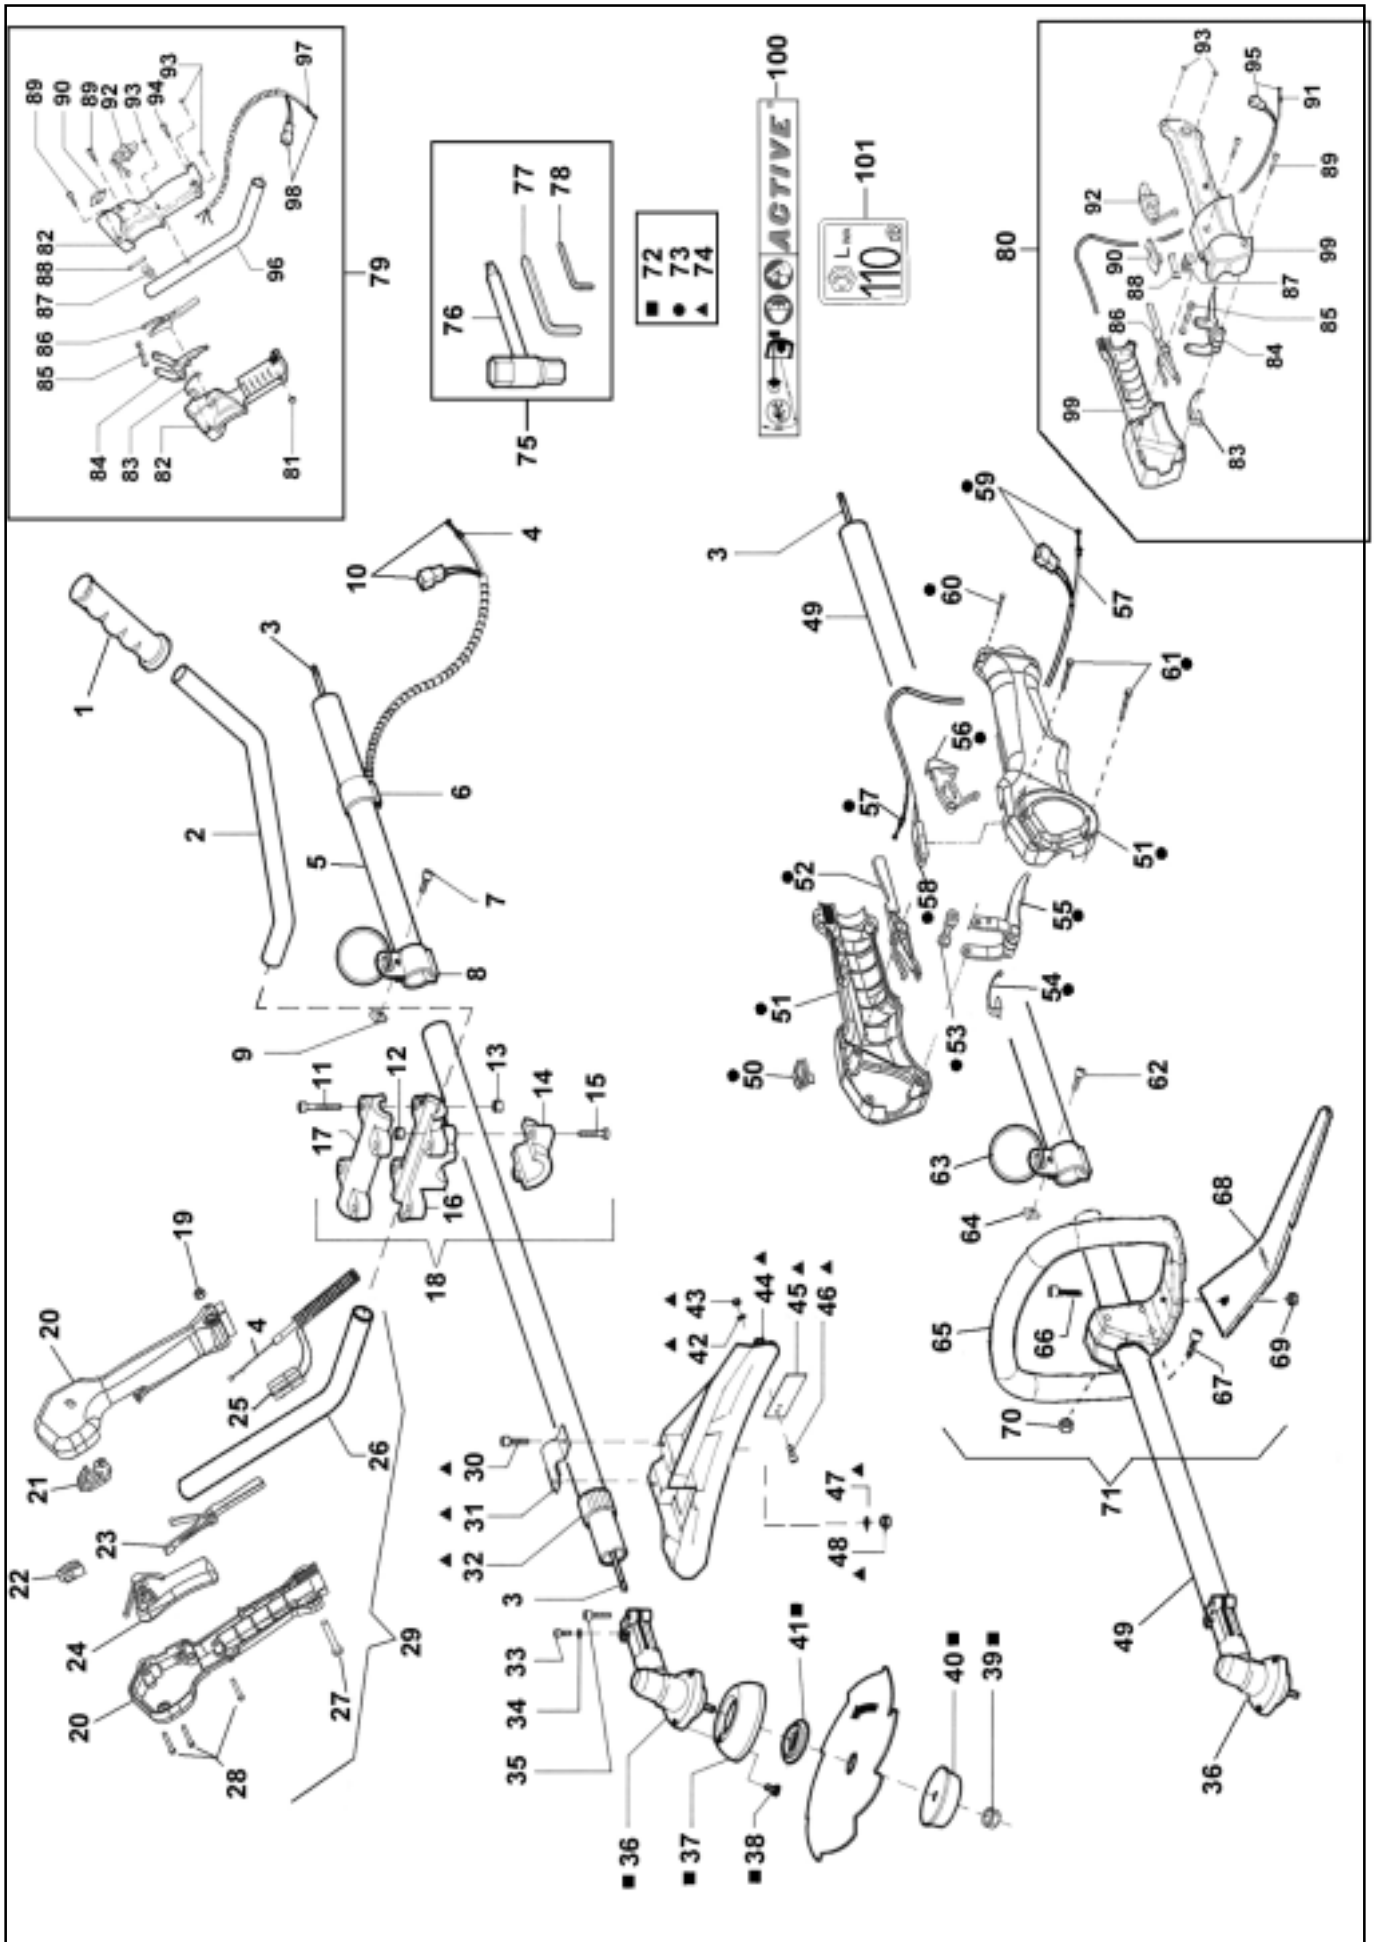

TRASMISSIONE - TRANSMISSION d. 26 mm (ACTIVE 2.6-3.0) Gr. 16

TRASMISSIONE - TRANSMISSION d. 26 mm (ACTIVE 2.6-3.0) Gr. 16