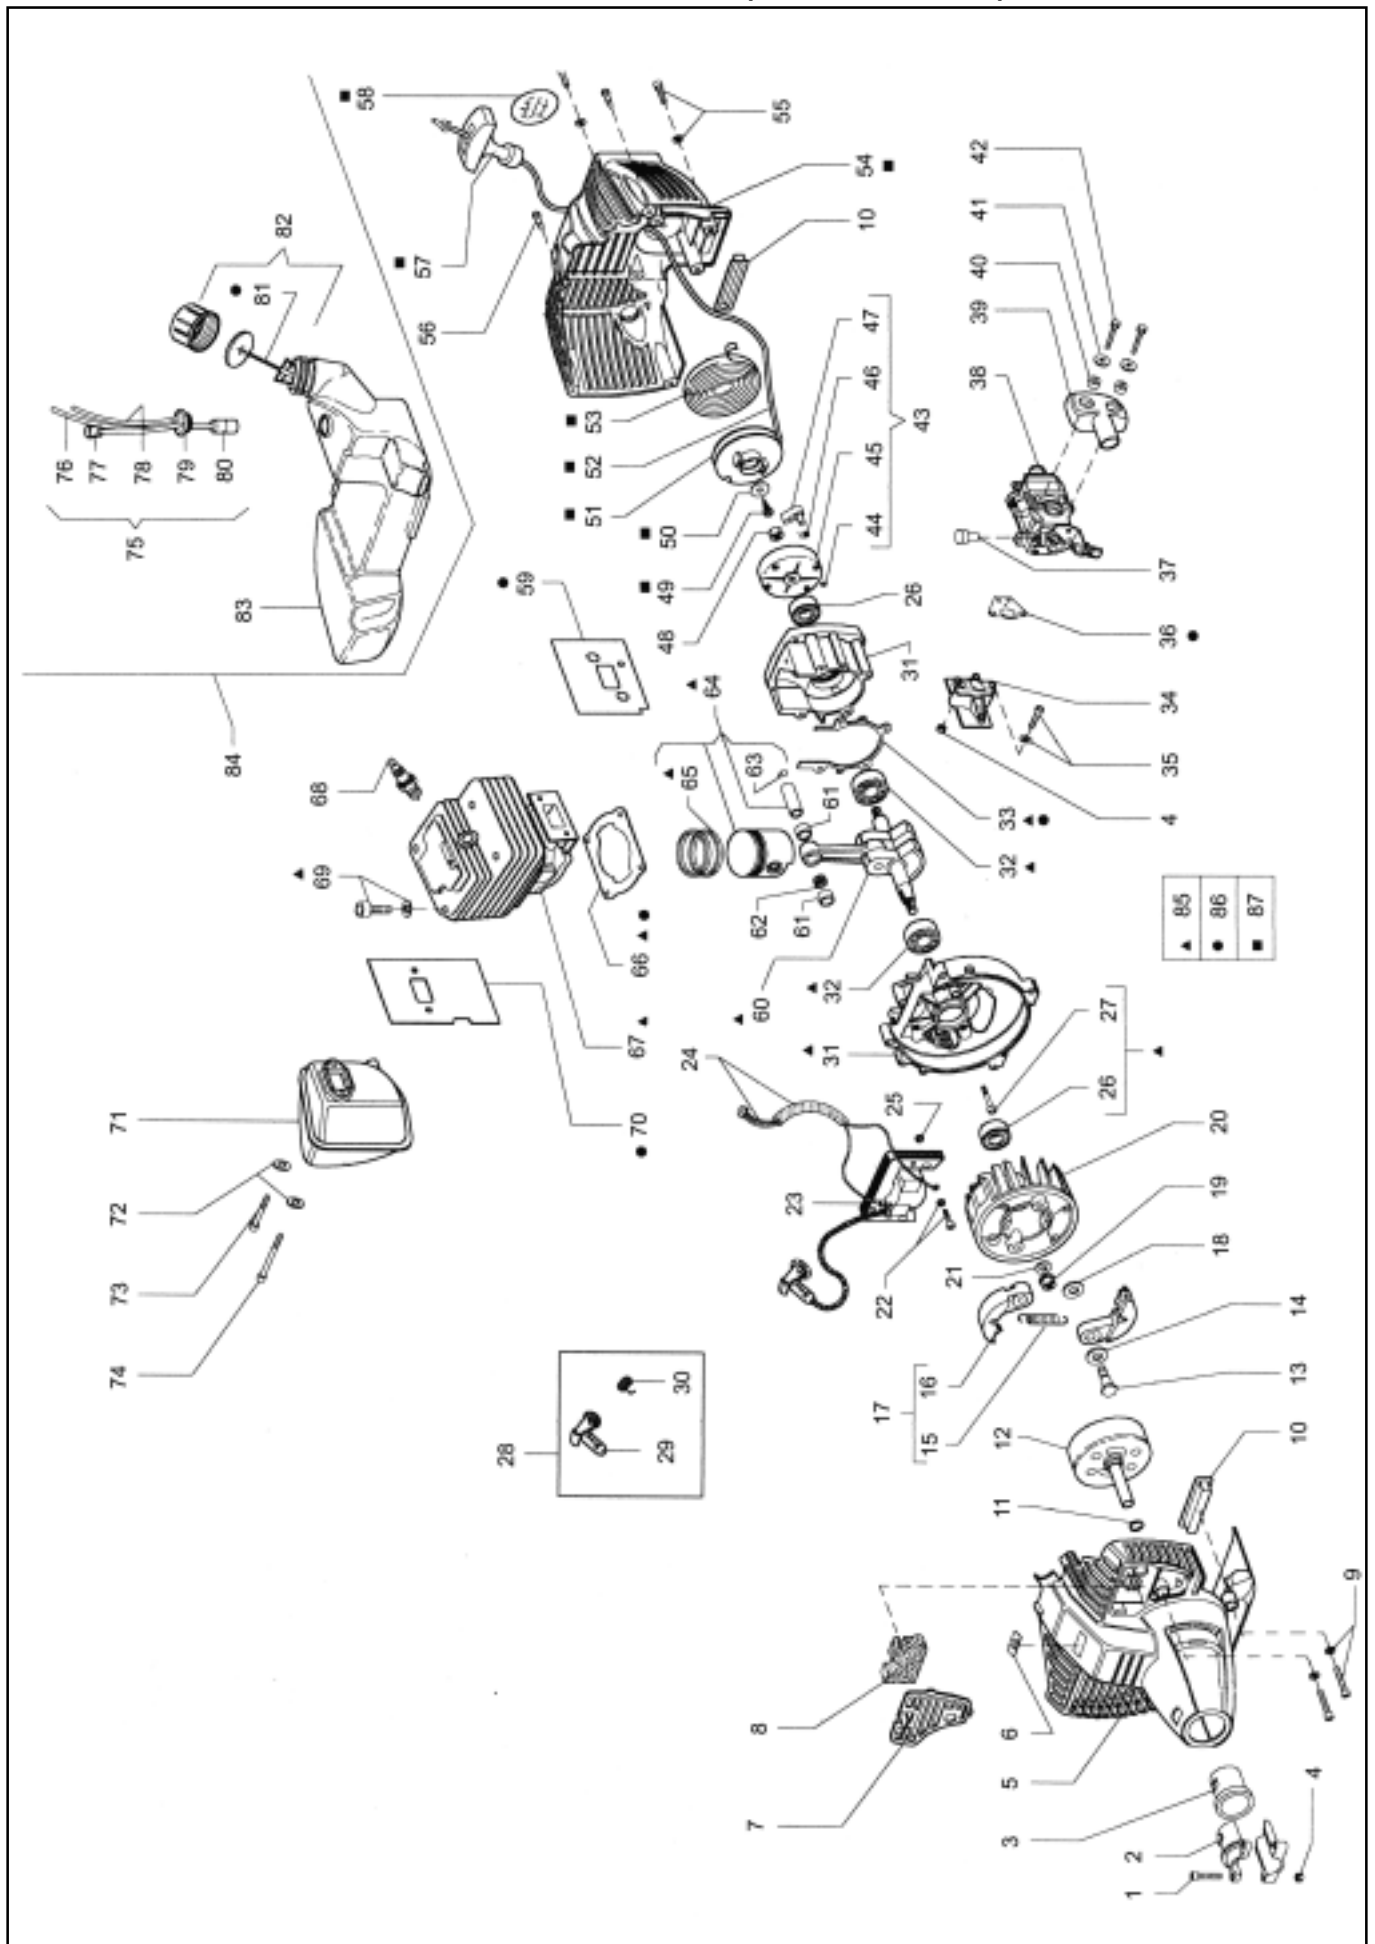

MOTORE - MOTEUR - ENGINE (ACTIVE 2.6 - 3.0) Gr. 15

MOTORE - MOTEUR - ENGINE (ACTIVE 2.6 - 3.0) Gr. 15