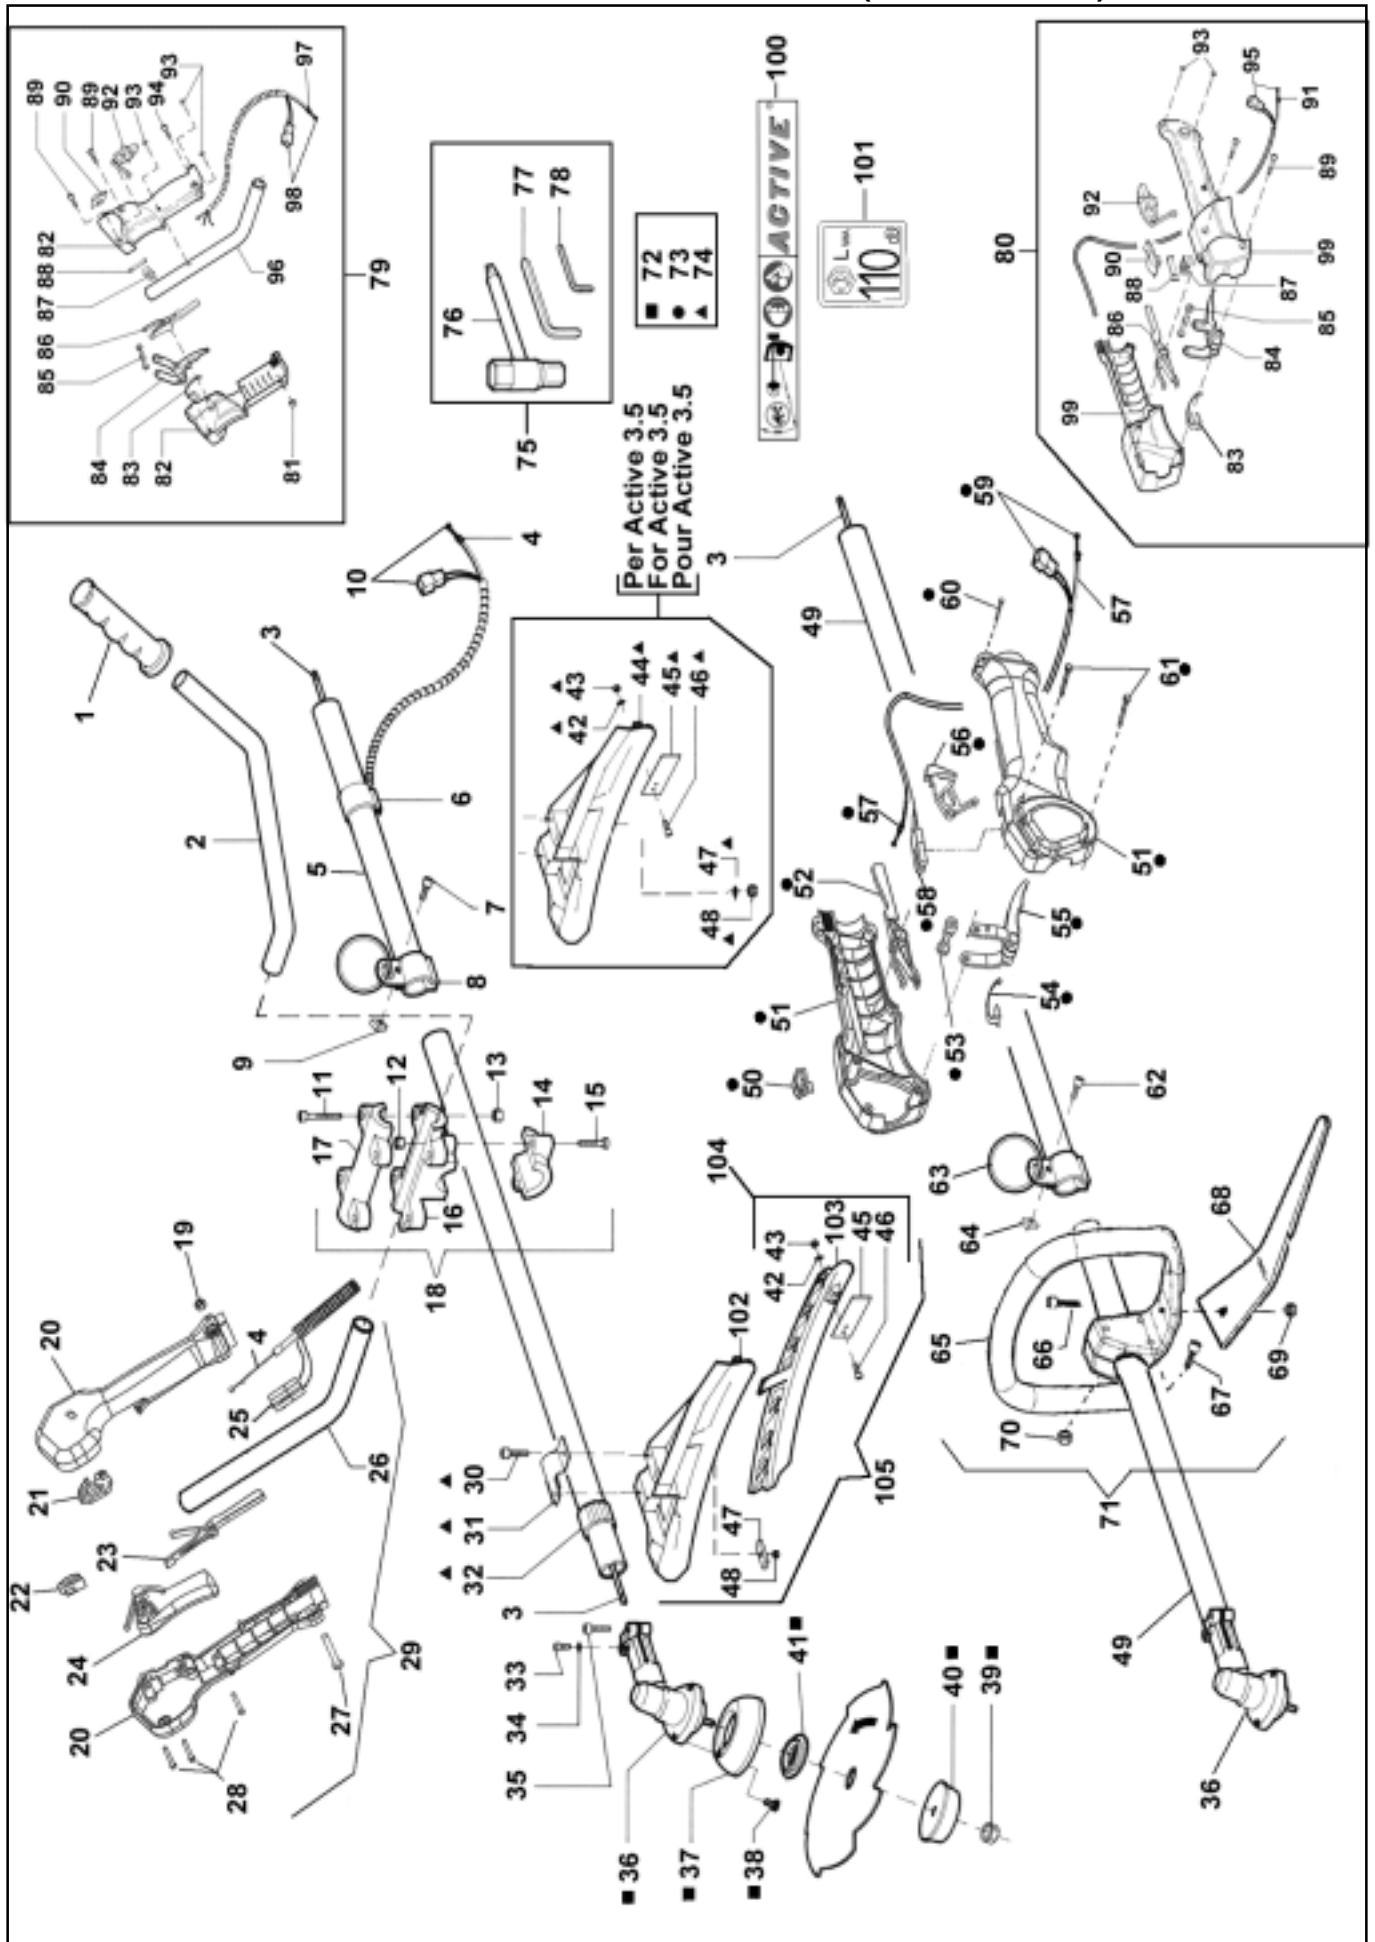

TRASMISSIONE - TRANSMISSION d. 26 mm (ACTIVE 3.5-4.0) Gr. 9

TRASMISSIONE - TRANSMISSION d. 26 mm (ACTIVE 3.5-4.0) Gr. 9