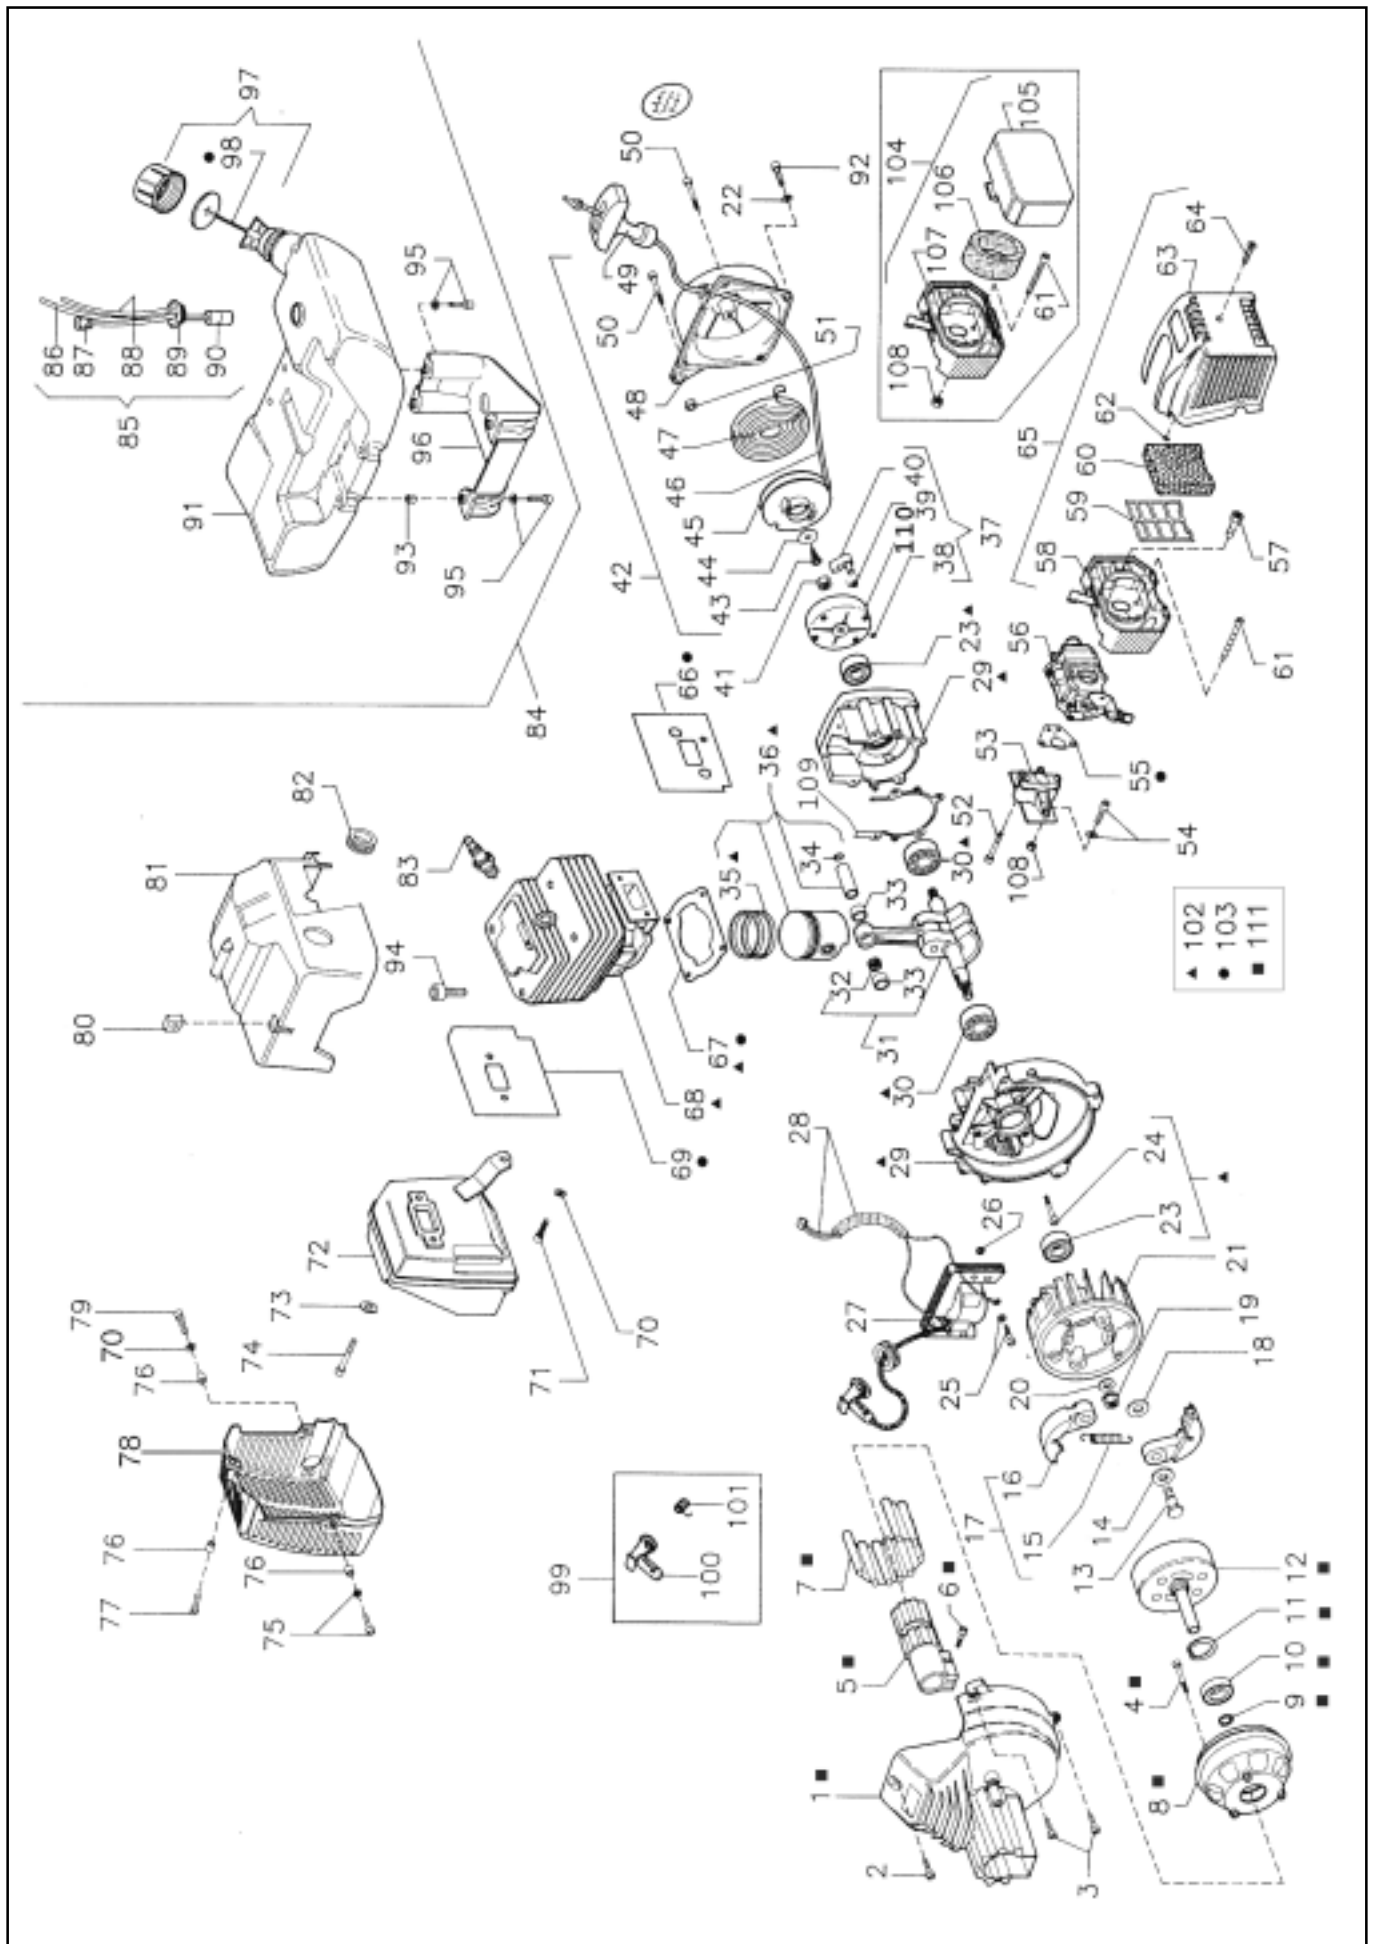

MOTORE - MOTEUR - ENGINE (ACTIVE 3.5 - 4.0) Gr. 11

MOTORE - MOTEUR - ENGINE (ACTIVE 3.5 - 4.0) Gr. 11