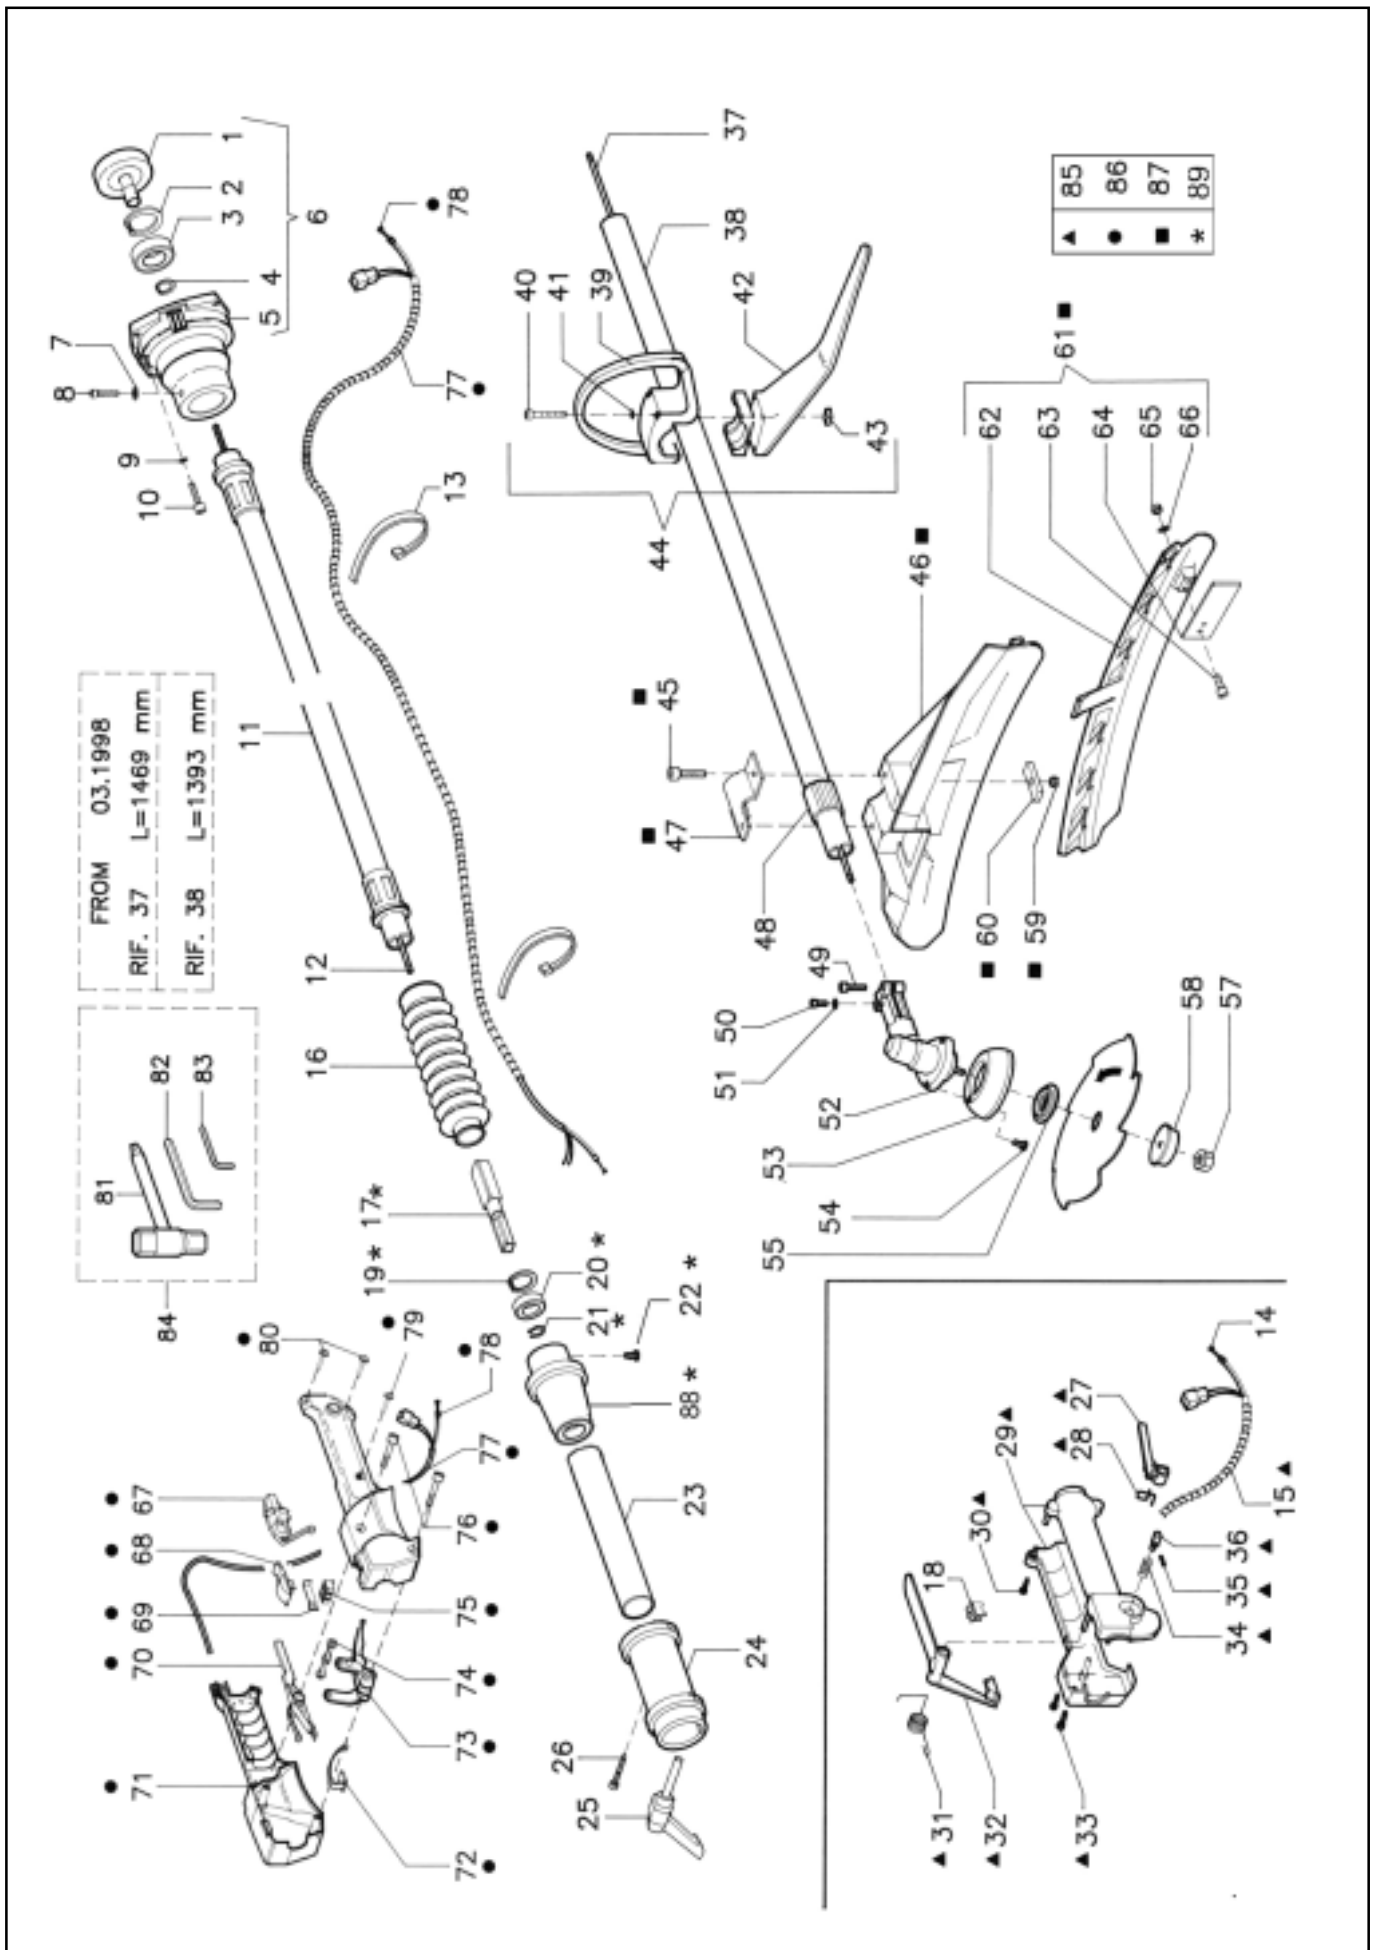

TRASMISSIONE Z - TRANSMISSION Z (ACTIVE 4.5Z-5.5Z) Gr. 7

TRASMISSIONE Z - TRANSMISSION Z (ACTIVE 4.5Z-5.5Z) Gr. 7