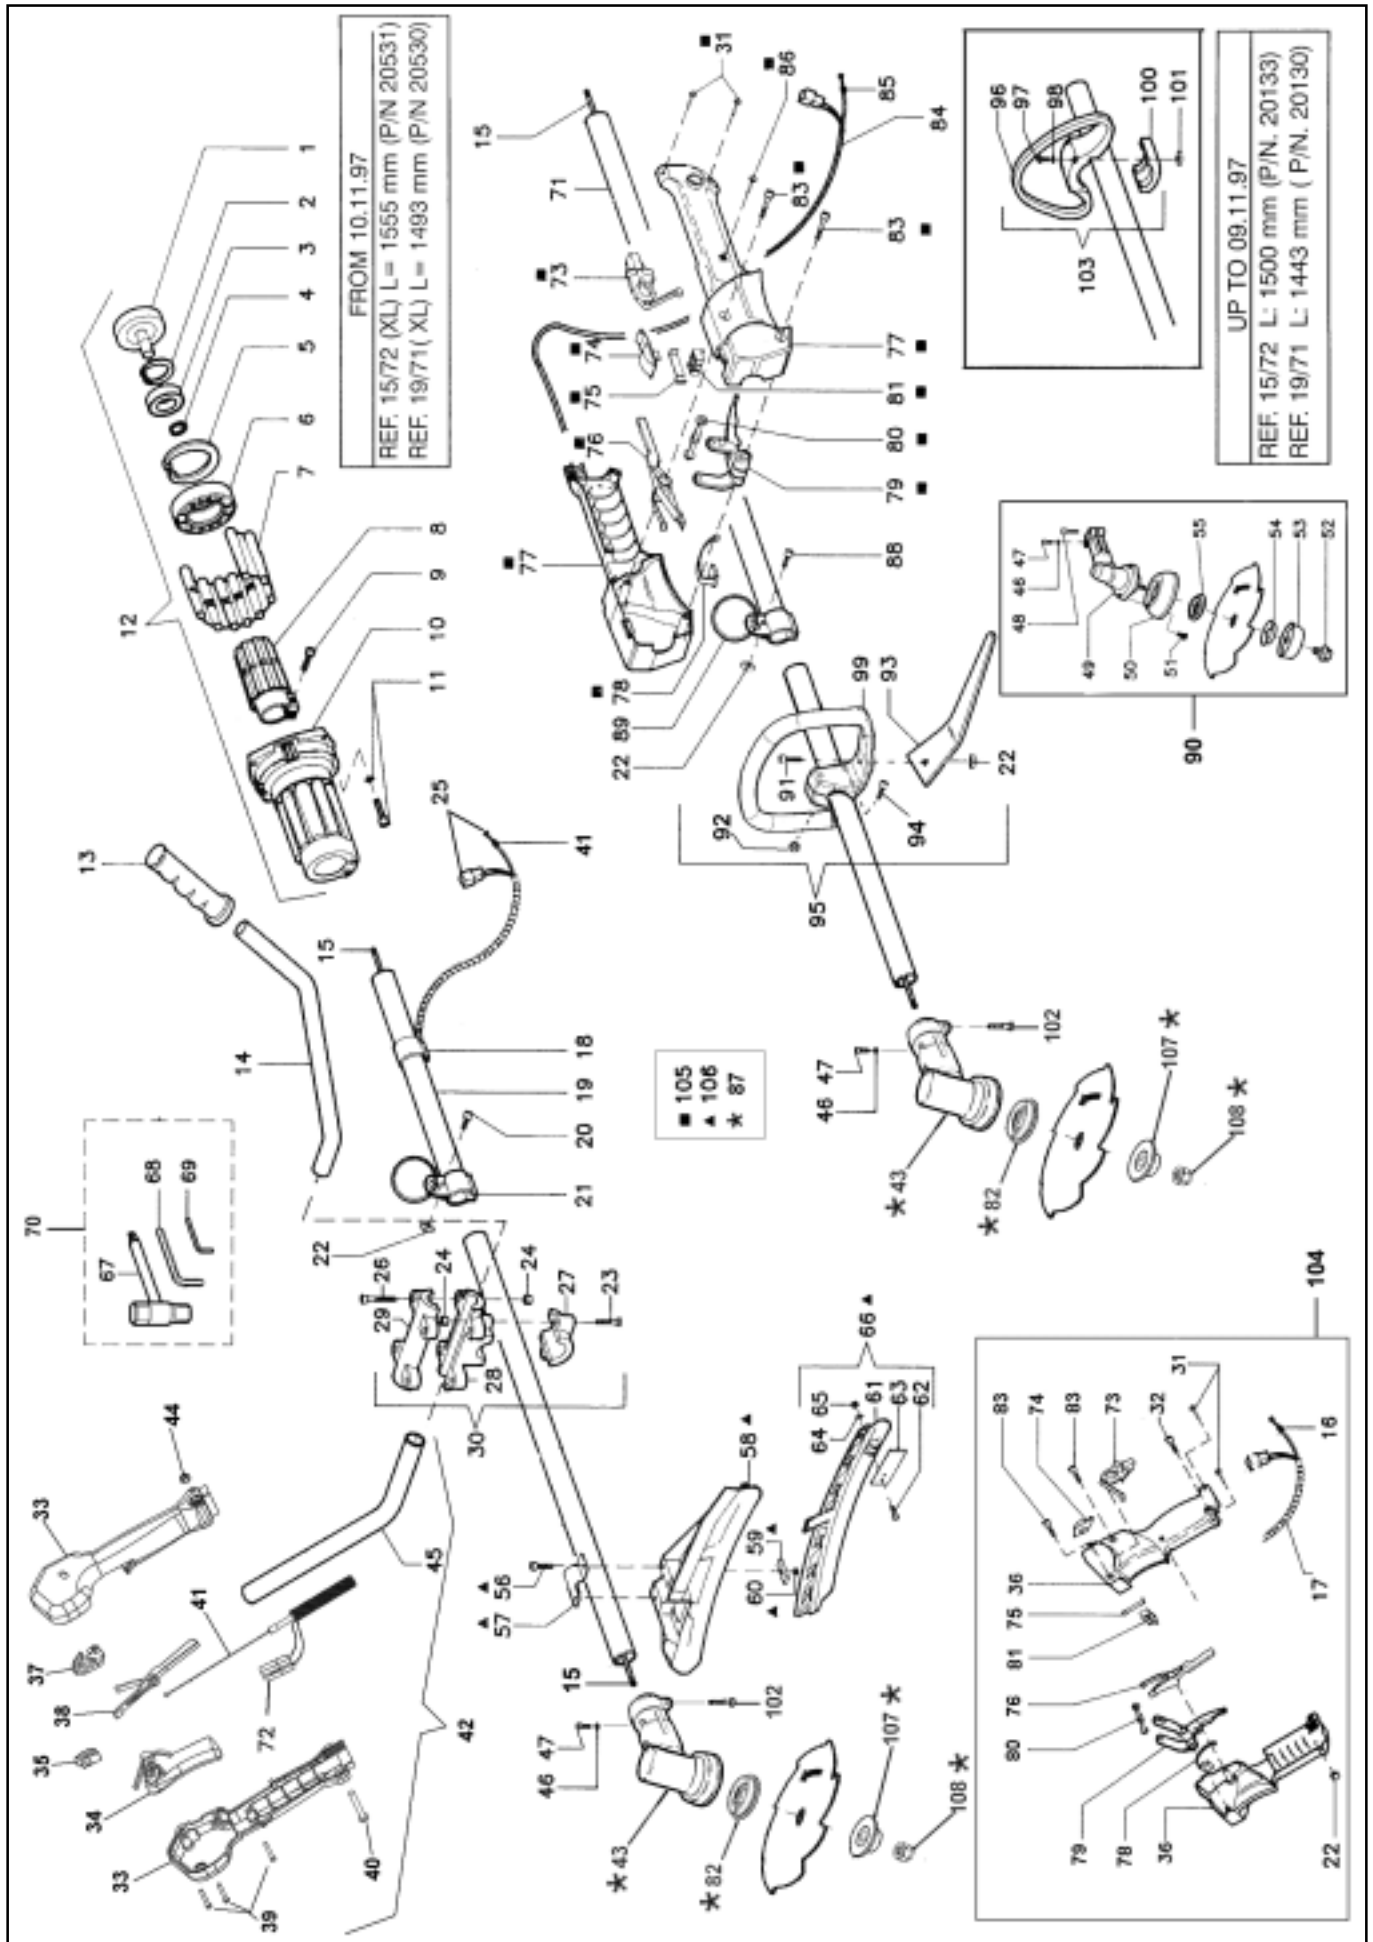

TRASMISSIONE - TRANSMISSION d. 30 mm (ACTIVE 4.5-5.5) Gr. 4

TRASMISSIONE - TRANSMISSION d. 30 mm (ACTIVE 4.5-5.5) Gr. 4